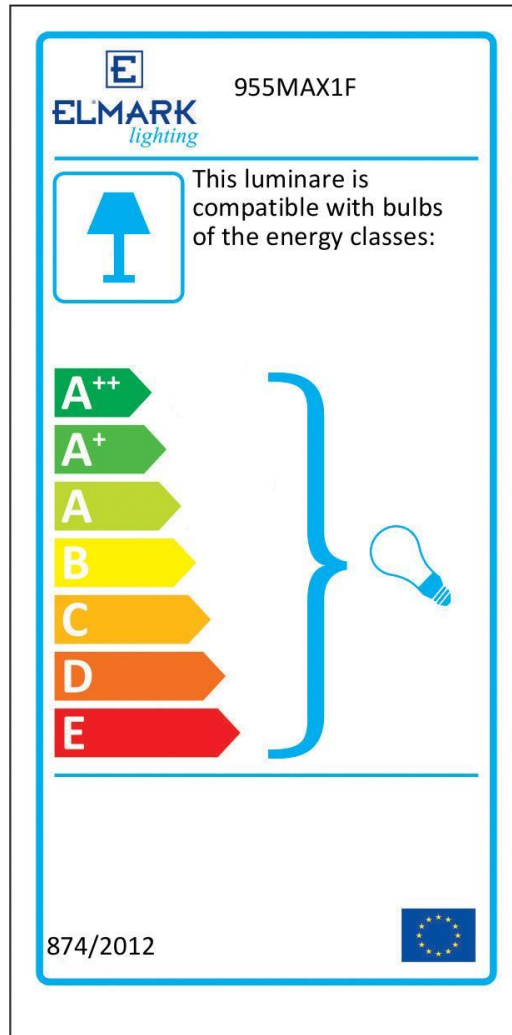

DECOR TABLE AND FLOOR LAMP

MAX

Technical data

Nominal voltage:	230V/ 50-60Hz
Lamp holder:	E27
Colour body:	Sand black
Material:	Metal

Features

- o *Resistant to shock and vibration stable body*
- o *Attractive design*
- o *Environmentally Friendly – does not emit Mercury and Lead (by RoHS Directive)*
- o *No ultraviolet and infrared rays*
- o *Low heat emission*

Area of application

- o *Table lamp*
- o *Floor lamp*

Variants and Dimensions

<i>Description</i>	<i>Lamp holder</i>	<i>Colour body</i>	<i>Material</i>	<i>Size (mm)</i>			<i>Catalogue number</i>
				Width	Length	Height	
Table lamp	1xE27	Sand black	Metal	200	310	520	955MAX1T
Floor lamp	1xE27	Sand black	Metal	545	640	1450	955MAX1F

Barcodes

3800131198112	955MAX1T
3800131198129	955MAX1F

Energy efficiency

Standards

• EN 55015 • EN 60598-1 • EN 60598-2-1 • EN 61547 •